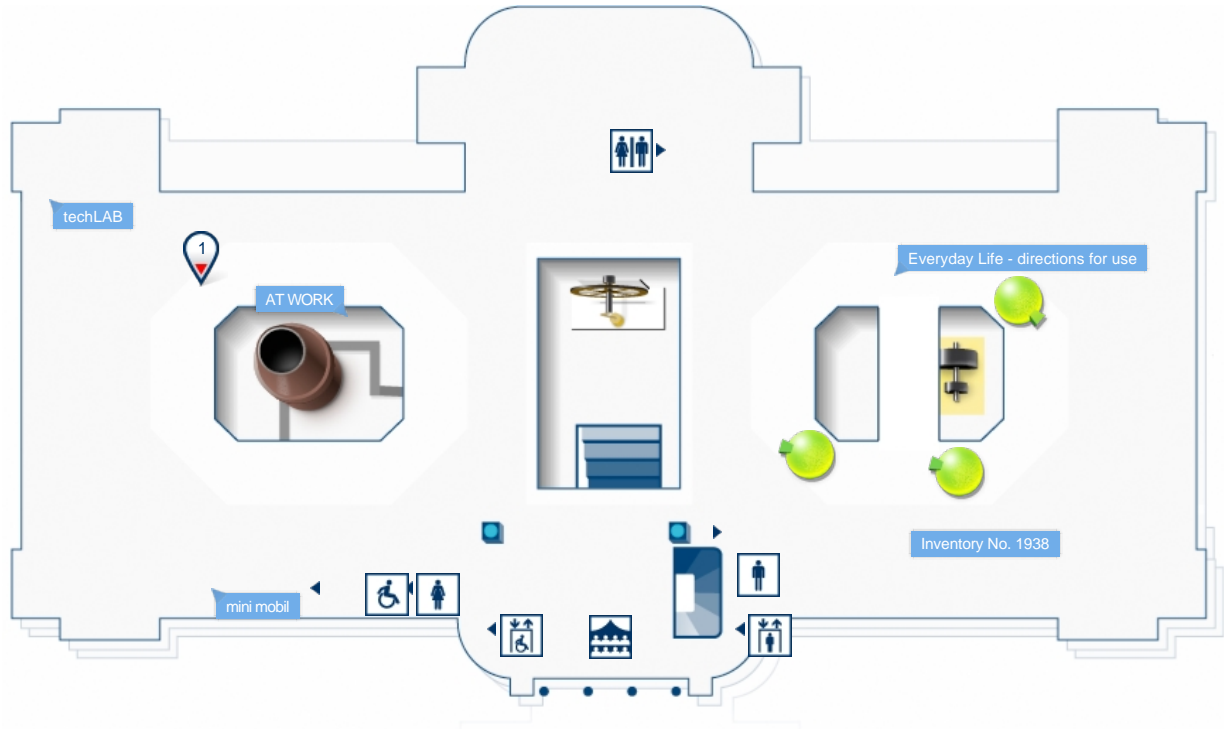

## Map

### Everyday Life - directions for use ⌵

Across 2,300 m<sup>2</sup> of exhibition space, this varied permanent exhibition looks at the preconceptions of everyday life, focussing on people and technology. »

#### Service Facilities ⌵

Festsaal (Grand Hall)